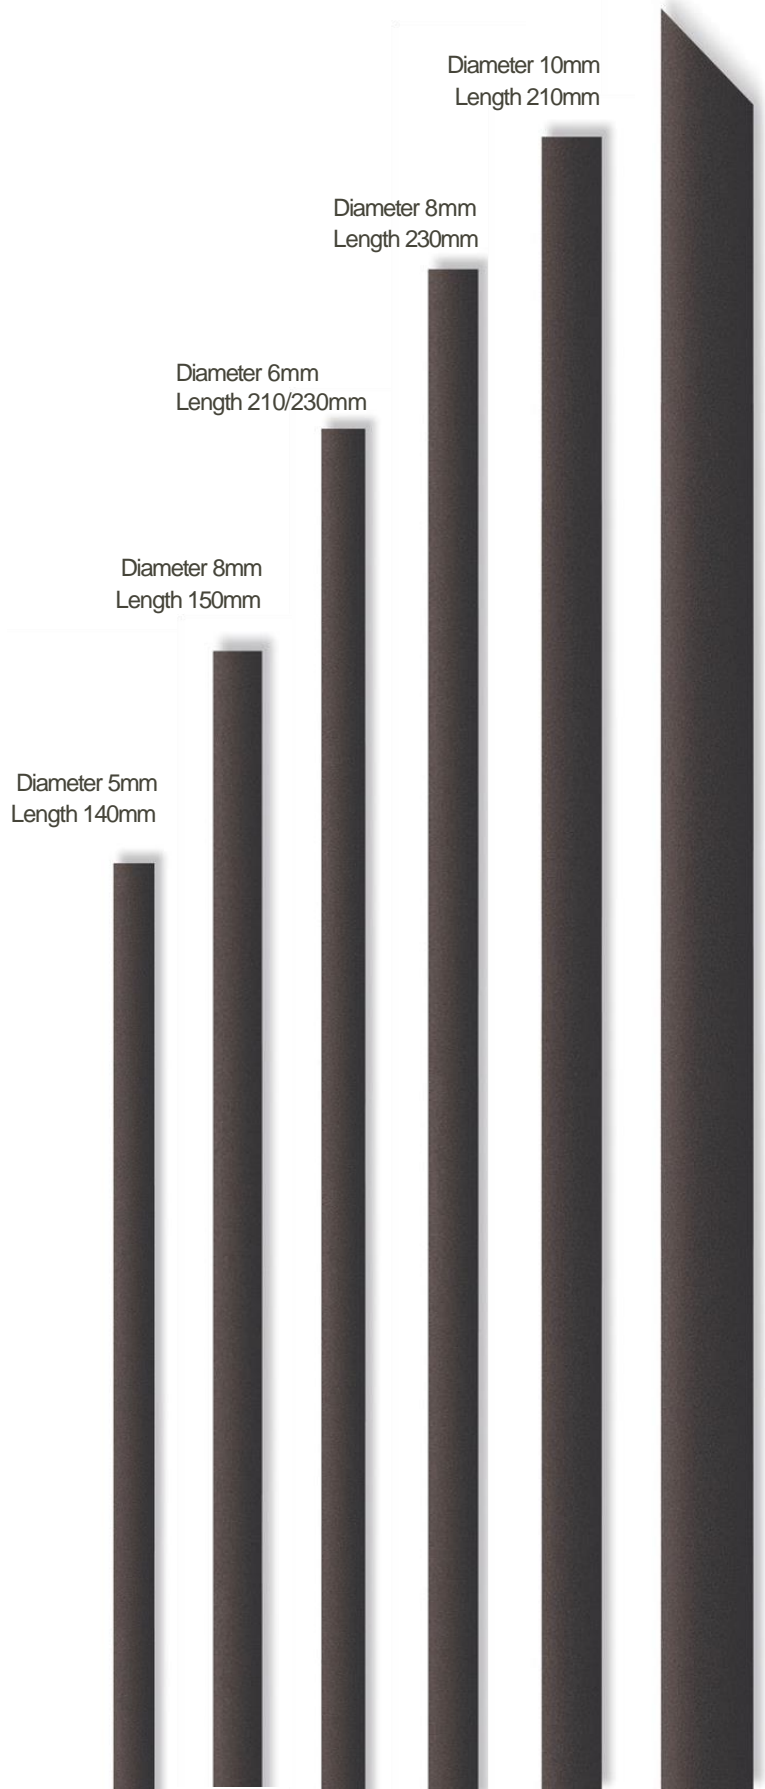

EURO STRAWS

Diameter 12mm
Length 230mm

BLACK Fibre DRINKING STRAWS

100% BIODEGRADABLE

100% biodegradable and compostable. It decomposes naturally under normal conditions without the formation of microplastics.

- 60 - 70% compostable aliphatic copolyester
- 30 - 40% mineral filler (food-grade talc)
- 00 - 02% lubricant based on modified biobased fatty acids
- 00 - 10% of a food grade cellulose fibre

MADE IN EU